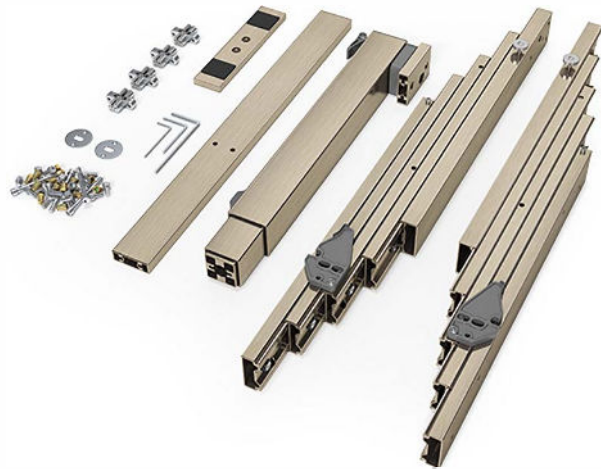

ETG3-390

Invisible flat push dining table rail

Size:
390 cabinets deep

Colour:
Brushed champagne gold

ETG3-540

Invisible flat push dining table rail

Size:
540 cabinets deep

Colour:
Brushed champagne gold

ETG4

Invisible downturn panel pull-out dining table rail

Size:
Buffer type 540 cabinets deep

Color:
Brushed champagne gold

ETG5

lightweight open island rail

Size:
550-650-750mm three lengths

Colour:
Matt champagne

ETG6

Invisible pull-out 5-section monopod rail/chair rail

Size:
540 cabinets deep / 440 cabinets deep

Colour:
Brushed champagne gold

ETG7

Pull the rail

Size:
450 cabinets deep

Colour:
Brushed champagne gold

Size:
500-2000 mm length

Colour:
Black