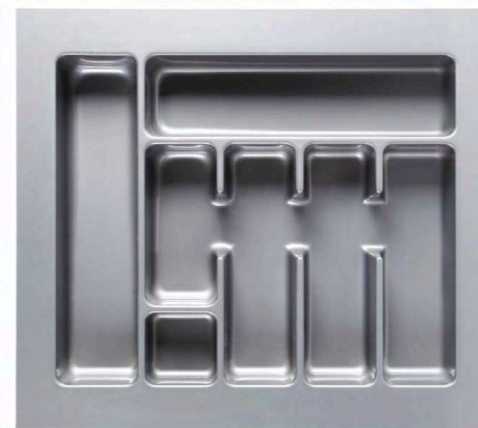

cutlery tray	
model number	C-003
material	ABS
colour	white/grey
size	330*360*50(max) 315*340*50(min)