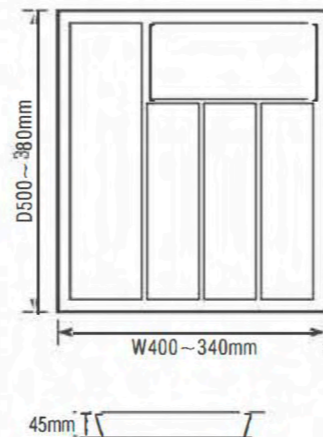

cutlery tray	
model number	C-450D
material	ABS
colour	white/grey
size	400*500*45(max) 340*380*45(min)
applicable cabinet	450