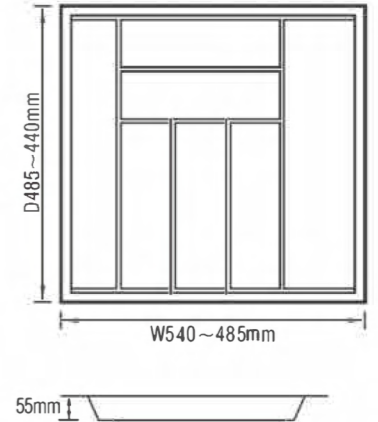

cutlery tray	
model number	C-600K
material	ABS
colour	white/grey
size	540*485*55(max) 485*440*55(min)
applicable cabinet	600