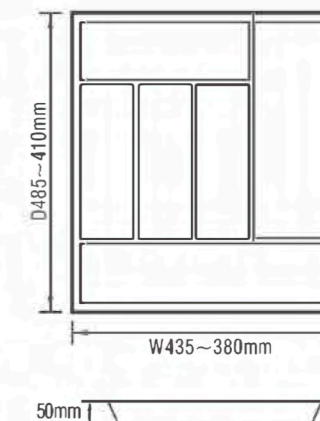

cutlery tray	
model number	C-400E
material	ABS
colour	white/grey
size	390*490*50(max) 360*440*50(min)
applicable cabinet	400

cutlery tray	
model number	C-450M
material	ABS
colour	white/grey
size	380*485*50(max) 335*410*50(min)
applicable cabinet	450

cutlery tray	
model number	C-600E
material	ABS
colour	white/grey
size	540*490*50(max) 510*440*50(min)
applicable cabinet	600

cutlery tray	
model number	C-500M
material	ABS
colour	white/grey
size	435*485*50(max) 380*410*50(min)
applicable cabinet	500