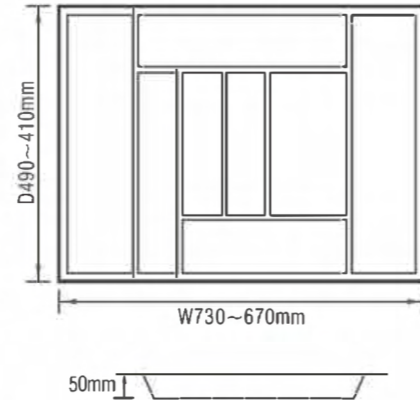

cutlery tray	
model number	C-800M
material	ABS
colour	white/grey
size	730*490*50(max) 670*410*50(min)
applicable cabinet	800

cutlery tray	
model number	C-900M
material	ABS
colour	white/grey
size	840*490*50(max) 780*410*50(min)
applicable cabinet	900