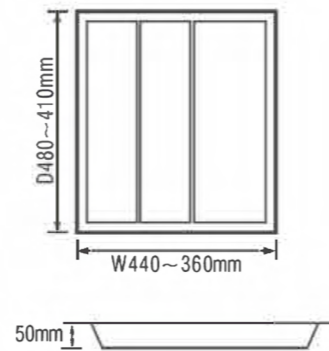

cutlery tray	
model number	C-700A-A
material	ABS
colour	white/grey
size	630*550*50(max) 560*420*50(min)
applicable cabinet	700

cutlery tray	
model number	C-600A
material	ABS
colour	white/grey
size	550*480*50(max) 480*420*50(min)
applicable cabinet	600

cutlery tray	
model number	C-800A
material	ABS
colour	white/grey
size	740*480*50(max) 680*420*50(min)
applicable cabinet	800

cutlery tray	
model number	C-650A
material	ABS
colour	white/grey
size	630*490*50(max) 590*420*50(min)
applicable cabinet	650

cutlery tray	
model number	C-850A-A
material	ABS
colour	white/grey
size	740*550*50(max) 640*420*50(min)
applicable cabinet	850

cutlery tray	
model number	C-400B
material	ABS
colour	white/grey
size	360*480*50(max) 260*410*50(min)
applicable cabinet	400

cutlery tray	
model number	C-450B
material	ABS
colour	white/grey
size	390*480*50(max) 320*410*50(min)
applicable cabinet	450

cutlery tray	
model number	C-500B
material	ABS
colour	white/grey
size	440*480*50(max) 360*410*50(min)
applicable cabinet	500