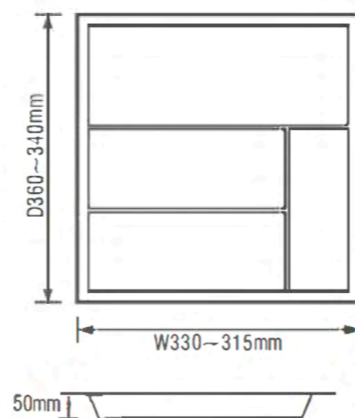

cutlery tray	
model number	C-003
material	ABS
colour	white/grey
size	330*360*50(max) 315*340*50(min)