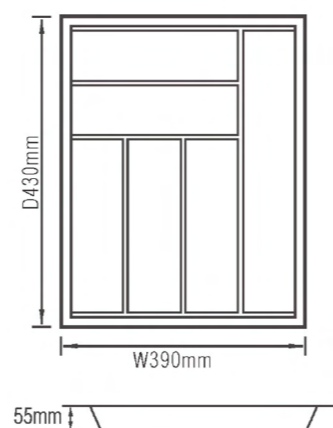

cutlery tray	
model number	C-450Q
material	ABS
colour	white/grey
size	390*430*55
applicable cabinet	450