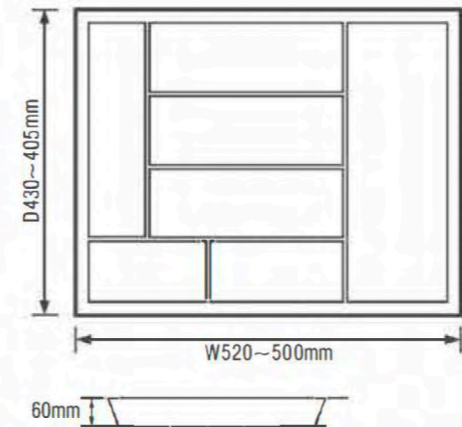

cutlery tray	
model number	C-600G
material	ABS
colour	white/grey
size	520*430*60(max) 500*405*60(min)
applicable cabinet	600