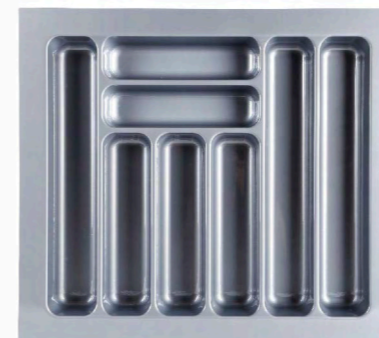

cutlery tray	
model number	C-400F
material	ABS
colour	white/grey
size	390*485*50(max) 330*420*50(min)
applicable cabinet	400