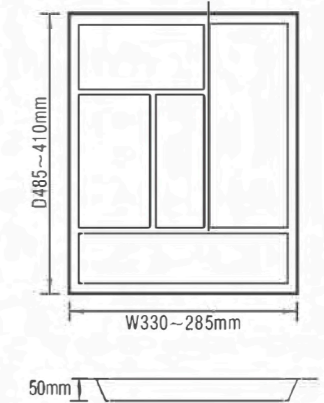

cutlery tray	
model number	C-400M
material	ABS
colour	white/grey
size	330*485*50(max) 285*410*50(min)
applicable cabinet	400