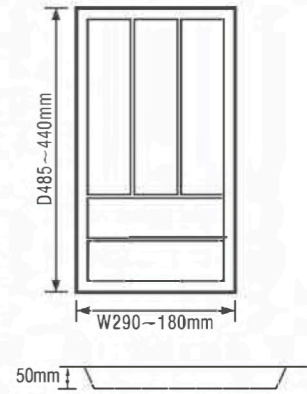

cutlery tray	
model number	C-300F
material	ABS
colour	white/grey
size	290*485*50(max) 180*440*50(min)
applicable cabinet	300