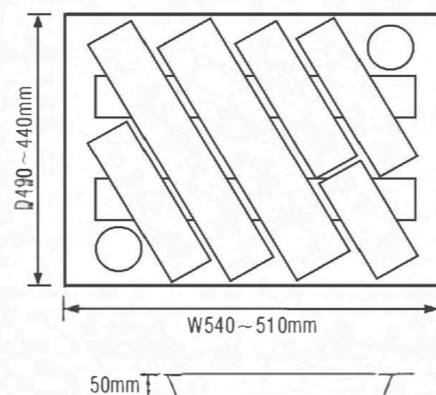

cutlery tray	
model number	C-600E
material	ABS
colour	white/grey
size	540*490*50(max) 510*440*50(min)
applicable cabinet	600