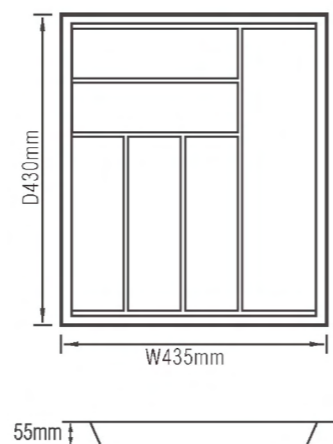

cutlery tray	
model number	C-500Q
material	ABS
colour	white/grey
size	435*430*55
applicable cabinet	500