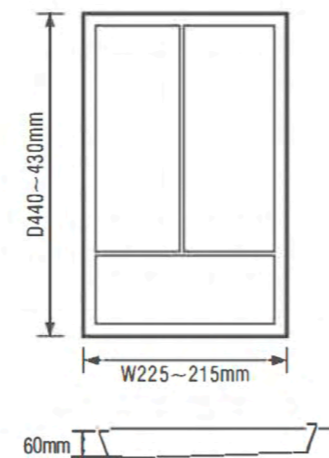

cutlery tray	
model number	C-002
material	ABS
colour	white/grey
size	225*440*60(max) 215*430*60(min)