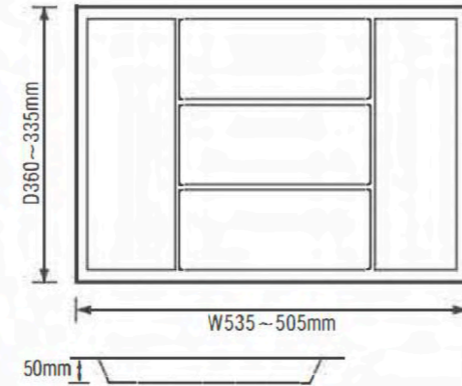

cutlery tray	
model number	C-500G
material	ABS
colour	white/grey
size	535*360*50(max) 505*335*50(min)
applicable cabinet	500