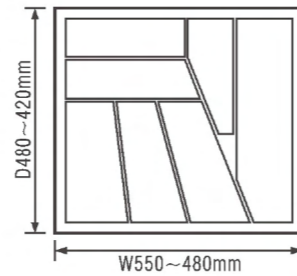

cutlery tray

model number	C-900A
material	ABS
colour	white/grey
size	840*480*50(max) 790*440*50(min)
applicable cabinet	900

cutlery tray

model number	C-950A
material	ABS
colour	white/grey
size	840*480*50(max) 790*440*50(min)
applicable cabinet	950

cutlery tray

model number	C-1000A
material	ABS
colour	white/grey
size	950*550*50(max) 790*440*50(min)
applicable cabinet	1000

cutlery tray	
model number	C-500A
material	ABS
colour	white/grey
size (W*D*H)	450*480*50(max) 370*420*50(min)
applicable cabinet	500

cutlery tray	
model number	C-700A-A
material	ABS
colour	white/grey
size	630*550*50(max) 560*420*50(min)
applicable cabinet	700

cutlery tray	
model number	C-600A
material	ABS
colour	white/grey
size	550*480*50(max) 480*420*50(min)
applicable cabinet	600