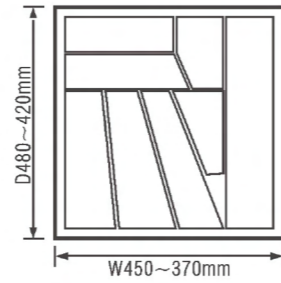

cutlery tray

model number	C-400A
material	ABS
colour	white/grey
size	390*485*50(max) 320*420*50(min)
applicable cabinet	400

cutlery tray

model number	C-450A
material	ABS
colour	white/grey
size	390*485*50(max) 320*420*50(min)
applicable cabinet	450

cutlery tray

model number	C-900A
material	ABS
colour	white/grey
size	840*480*50(max) 790*440*50(min)
applicable cabinet	900

cutlery tray

model number	C-950A
material	ABS
colour	white/grey
size	840*480*50(max) 790*440*50(min)
applicable cabinet	950

cutlery tray

model number	C-1000A
material	ABS
colour	white/grey
size	950*550*50(max) 790*440*50(min)
applicable cabinet	1000

cutlery tray	
model number	C-500A
material	ABS
colour	white/grey
size (W*D*H)	450*480*50(max) 370*420*50(min)
applicable cabinet	500

cutlery tray	
model number	C-700A-A
material	ABS
colour	white/grey
size	630*550*50(max) 560*420*50(min)
applicable cabinet	700

cutlery tray	
model number	C-600A
material	ABS
colour	white/grey
size	550*480*50(max) 480*420*50(min)
applicable cabinet	600