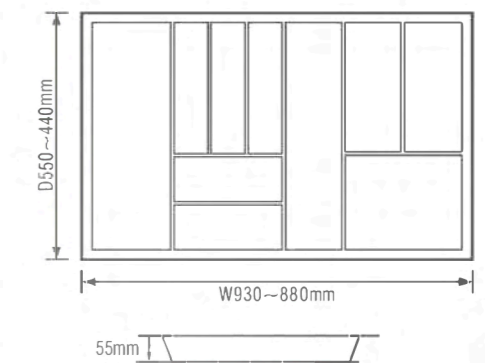

cutlery tray	
model number	C-1000C
material	ABS
colour	white/grey
size	930*550*55(max) 880*440*55(min)
applicable cabinet	1000