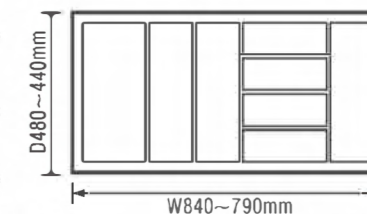

cutlery tray

model number	C-900A
material	ABS
colour	white/grey
size	840*480*50(max) 790*440*50(min)
applicable cabinet	900