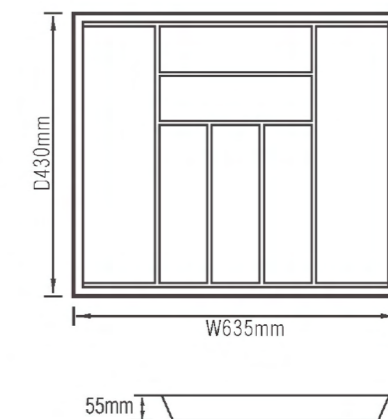

cutlery tray	
model number	C-700Q
material	ABS
colour	white/grey
size	635*430*55
applicable cabinet	700