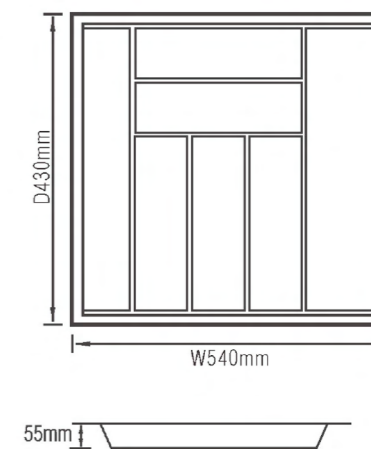

cutlery tray	
model number	C-600Q
material	ABS
colour	white/grey
size	540*430*55
applicable cabinet	600