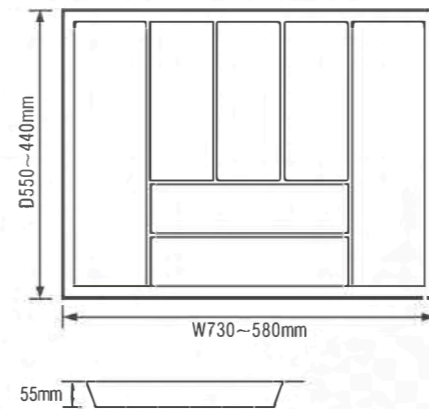

cutlery tray	
model number	C-500C
material	ABS
colour	white/grey
size	430*550*55(max) 380*440*55(min)
applicable cabinet	500

cutlery tray	
model number	C-600C
material	ABS
colour	white/grey
size	550*530*55(max) 480*440*55(min)
applicable cabinet	600

cutlery tray	
model number	C-700C
material	ABS
colour	white/grey
size	630*550*55(max) 580*440*55(min)
applicable cabinet	700

cutlery tray	
model number	C-800C
material	ABS
colour	white/grey
size	730*550*55(max) 580*440*55(min)
applicable cabinet	800