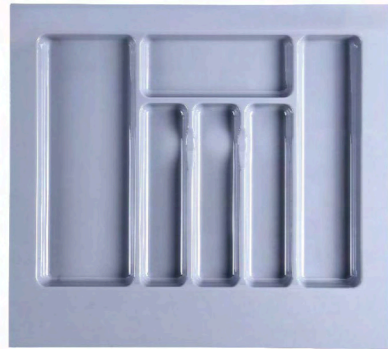

cutlery tray	
model number	C-500D
material	ABS
colour	white/grey
size	450*500*45(max) 390*380*45(min)
applicable cabinet	500