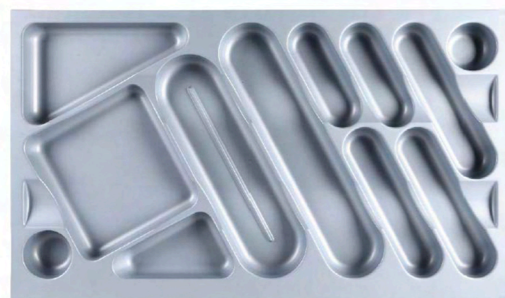

cutlery tray	
model number	C-500M
material	ABS
colour	white/grey
size	435*485*50(max) 380*410*50(min)
applicable cabinet	500