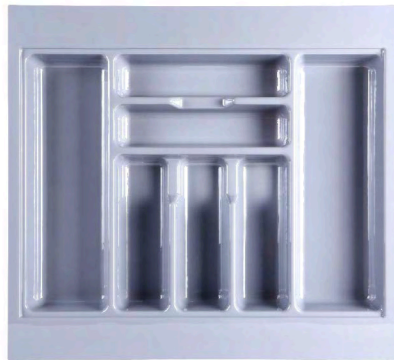

cutlery tray	
model number	C-600C
material	ABS
colour	white/grey
size	550*530*55(max) 480*440*55(min)
applicable cabinet	600