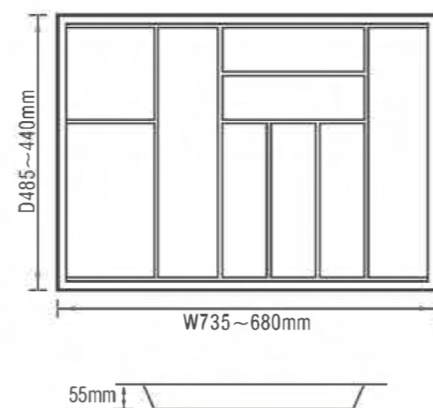

cutlery tray	
model number	C-800K
material	ABS
colour	white/grey
size	735*485*55(max) 680*440*55(min)
applicable cabinet	800