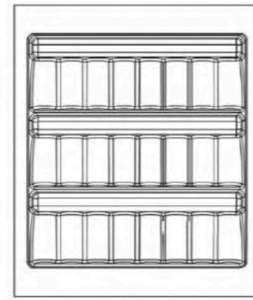

cutlery tray	
model number	C-500J
material	ABS
colour	white/grey
size	440*520*50(max) 400*430*50(min)
applicable cabinet	500