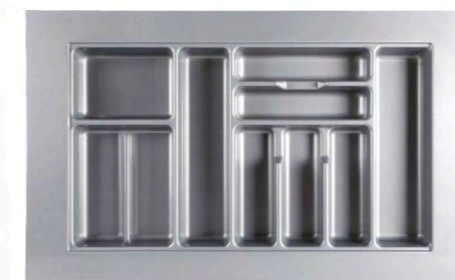

cutlery tray	
model number	C-900C
material	ABS
colour	white/grey
size	830*550*55(max) 680*440*55(min)
applicable cabinet	900