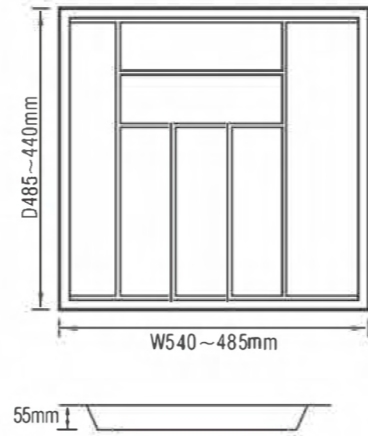

cutlery tray	
model number	C-600K
material	ABS
colour	white/grey
size	540*485*55(max) 485*440*55(min)
applicable cabinet	600