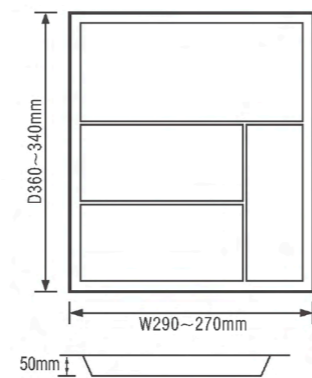

cutlery tray	
model number	C-500D
material	ABS
colour	white/grey
size	450*500*45(max) 390*380*45(min)
applicable cabinet	500

cutlery tray	
model number	C-600D
material	ABS
colour	white/grey
size	550*500*45(max) 490*380*45(min)
applicable cabinet	600

cutlery tray	
model number	C-004
material	ABS
colour	white/grey
size	370*440*70(max) 365*430*70(min)

cutlery tray	
model number	C-005
material	ABS
colour	white/grey
size	290*360*50(max) 270*340*50(min)