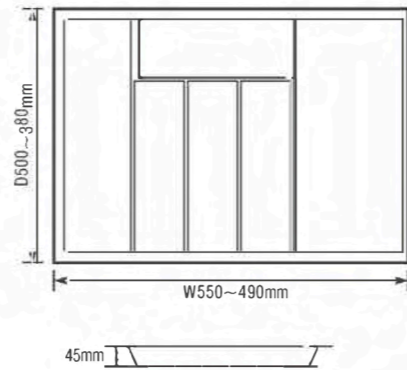

cutlery tray	
model number	C-003
material	ABS
colour	white/grey
size	330*360*50(max) 315*340*50(min)

cutlery tray	
model number	C-600H
material	ABS
colour	white/grey
size	510*450*55(max) 440*360*55(min)
applicable cabinet	600

cutlery tray	
model number	C-500D
material	ABS
colour	white/grey
size	450*500*45(max) 390*380*45(min)
applicable cabinet	500

cutlery tray	
model number	C-600D
material	ABS
colour	white/grey
size	550*500*45(max) 490*380*45(min)
applicable cabinet	600