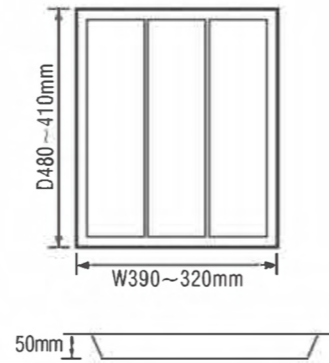

cutlery tray	
model number	C-700A-A
material	ABS
colour	white/grey
size	630*550*50(max) 560*420*50(min)
applicable cabinet	700

cutlery tray	
model number	C-600A
material	ABS
colour	white/grey
size	550*480*50(max) 480*420*50(min)
applicable cabinet	600

cutlery tray	
model number	C-800A
material	ABS
colour	white/grey
size	740*480*50(max) 680*420*50(min)
applicable cabinet	800

cutlery tray	
model number	C-650A
material	ABS
colour	white/grey
size	630*490*50(max) 590*420*50(min)
applicable cabinet	650

cutlery tray	
model number	C-850A-A
material	ABS
colour	white/grey
size	740*550*50(max) 640*420*50(min)
applicable cabinet	850

cutlery tray	
model number	C-400B
material	ABS
colour	white/grey
size	360*480*50(max) 260*410*50(min)
applicable cabinet	400

cutlery tray	
model number	C-450B
material	ABS
colour	white/grey
size	390*480*50(max) 320*410*50(min)
applicable cabinet	450

cutlery tray	
model number	C-500B
material	ABS
colour	white/grey
size	440*480*50(max) 360*410*50(min)
applicable cabinet	500