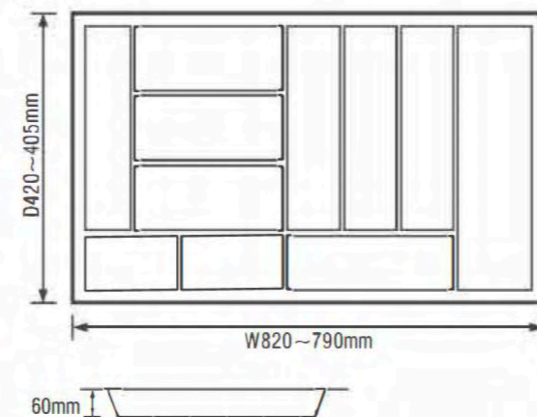

cutlery tray	
model number	C-900G
material	ABS
colour	white/grey
size	820*420*60(max) 790*405*60(min)
applicable cabinet	900