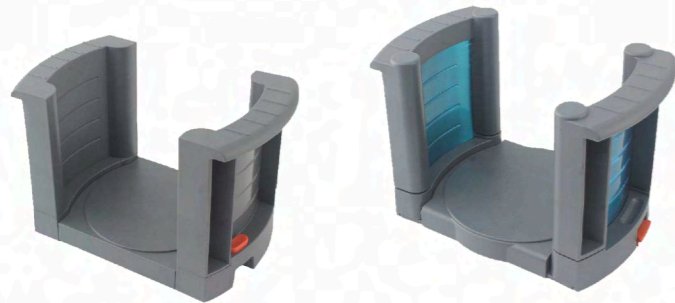

dish rack with empty side

Plastic adjustable dish rack

expandable plastic dish rack with SS

dish rack	
model number	C-400P
material	D01: dish rack with empty side D02: Plastic adjustable dish rack D03: expandable plastic dish rack with SS
colour	grey
size	390*150*170(max) 240*150*170(min)
applicable cabinet	common used