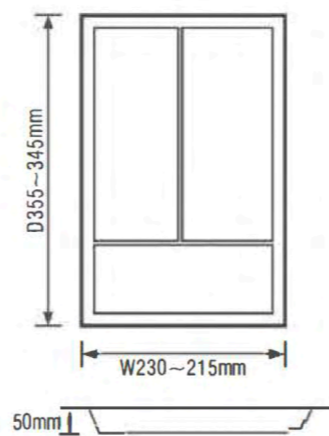

cutlery tray	
model number	C-001
material	ABS
colour	white/grey
size	230*355*50(max) 215*345*50(min)