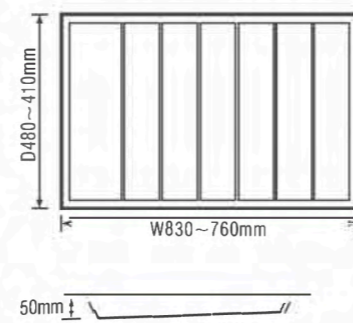

cutlery tray	
model number	C-900B
material	ABS
colour	white/grey
size	830*480*50(max) 760*410*50(min)
applicable cabinet	900