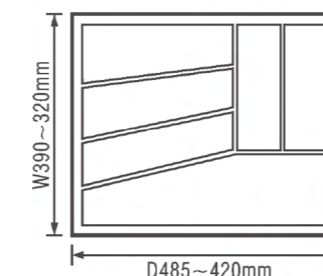

let us make things better

Eastrend Solutions Ltd
Jinbi Huafu D4 1201
Zhujiang New Town
Guangzhou, China

www.eastrendsolutions.com

cutlery tray

model number	C-300A
material	ABS
colour	white/grey
size	390*550*50(max) 280*430*50(min)
applicable cabinet	300

cutlery tray

model number	C-400A
material	ABS
colour	white/grey
size	390*485*50(max) 320*420*50(min)
applicable cabinet	400

cutlery tray

model number	C-450A
material	ABS
colour	white/grey
size	390*485*50(max) 320*420*50(min)
applicable cabinet	450