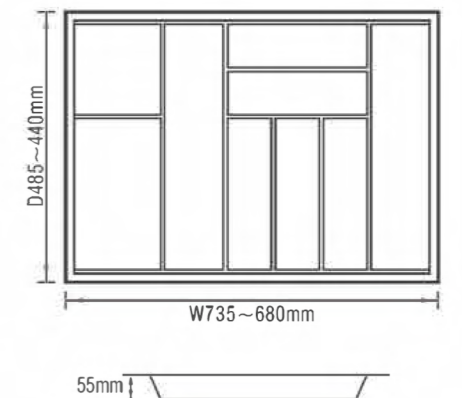

cutlery tray	
model number	C-800K
material	ABS
colour	white/grey
size	735*485*55(max) 680*440*55(min)
applicable cabinet	800