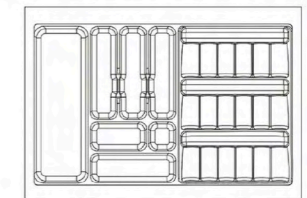

cutlery tray	
model number	C-1200J
material	ABS
colour	white/grey
size	1140*520*60(max) 1100*430*60(min)
applicable cabinet	1200

cutlery tray	
model number	C-800J
material	ABS
colour	white/grey
size	740*520*60(max) 700*430*60(min)
applicable cabinet	800