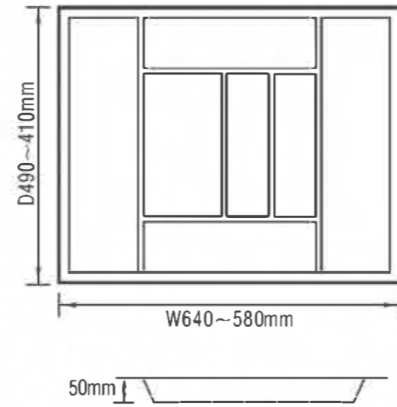

cutlery tray	
model number	C-700M
material	ABS
colour	white/grey
size	640*490*50(max) 580*410*50(min)
applicable cabinet	700