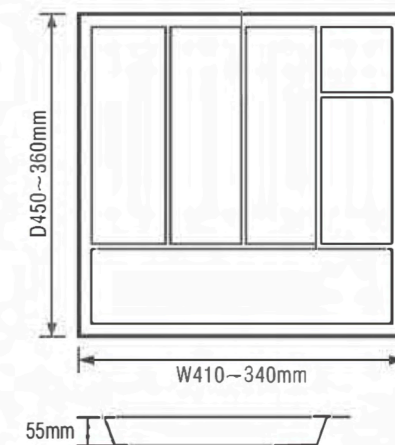

cutlery tray	
model number	C-400F
material	ABS
colour	white/grey
size	390*485*50(max) 330*420*50(min)
applicable cabinet	400

cutlery tray	
model number	C-600F
material	ABS
colour	white/grey
size	540*485*50(max) 480*420*50(min)
applicable cabinet	600

cutlery tray	
model number	C-001
material	ABS
colour	white/grey
size	230*355*50(max) 215*345*50(min)

cutlery tray	
model number	C-400H
material	ABS
colour	white/grey
size	310*450*55(max) 240*360*55(min)
applicable cabinet	400

cutlery tray	
model number	C-002
material	ABS
colour	white/grey
size	225*440*60(max) 215*430*60(min)

cutlery tray	
model number	C-500H
material	ABS
colour	white/grey
size	410*450*55(max) 340*360*55(min)
applicable cabinet	500

cutlery tray	
model number	C-003
material	ABS
colour	white/grey
size	330*360*50(max) 315*340*50(min)

cutlery tray	
model number	C-600H
material	ABS
colour	white/grey
size	510*450*55(max) 440*360*55(min)
applicable cabinet	600