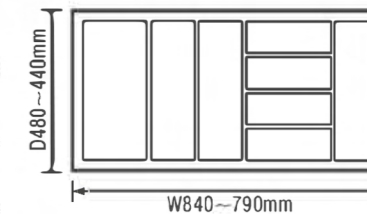

cutlery tray

model number	C-400A
material	ABS
colour	white/grey
size	390*485*50(max) 320*420*50(min)
applicable cabinet	400

cutlery tray

model number	C-450A
material	ABS
colour	white/grey
size	390*485*50(max) 320*420*50(min)
applicable cabinet	450

cutlery tray

model number	C-900A
material	ABS
colour	white/grey
size	840*480*50(max) 790*440*50(min)
applicable cabinet	900

cutlery tray

model number	C-950A
material	ABS
colour	white/grey
size	840*480*50(max) 790*440*50(min)
applicable cabinet	950