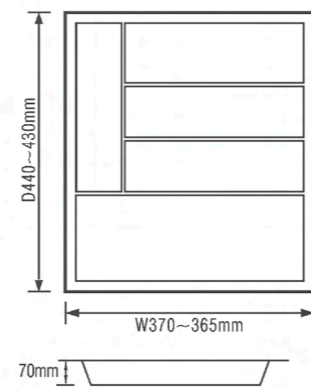

cutlery tray	
model number	C-002
material	ABS
colour	white/grey
size	225*440*60(max) 215*430*60(min)

cutlery tray	
model number	C-500H
material	ABS
colour	white/grey
size	410*450*55(max) 340*360*55(min)
applicable cabinet	500

cutlery tray	
model number	C-003
material	ABS
colour	white/grey
size	330*360*50(max) 315*340*50(min)

cutlery tray	
model number	C-600H
material	ABS
colour	white/grey
size	510*450*55(max) 440*360*55(min)
applicable cabinet	600

cutlery tray	
model number	C-500D
material	ABS
colour	white/grey
size	450*500*45(max) 390*380*45(min)
applicable cabinet	500

cutlery tray	
model number	C-600D
material	ABS
colour	white/grey
size	550*500*45(max) 490*380*45(min)
applicable cabinet	600

cutlery tray	
model number	C-004
material	ABS
colour	white/grey
size	370*440*70(max) 365*430*70(min)

cutlery tray	
model number	C-005
material	ABS
colour	white/grey
size	290*360*50(max) 270*340*50(min)