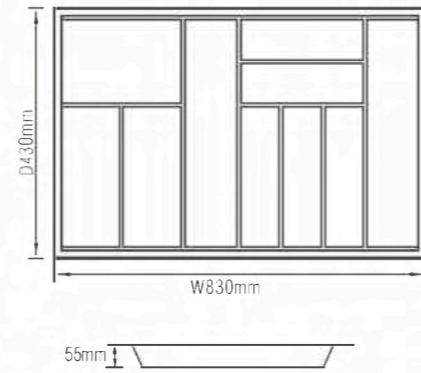

dish rack with empty side