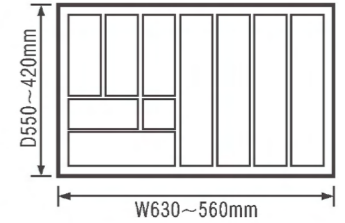

cutlery tray	
model number	C-700A-A
material	ABS
colour	white/grey
size	630*550*50(max) 560*420*50(min)
applicable cabinet	700