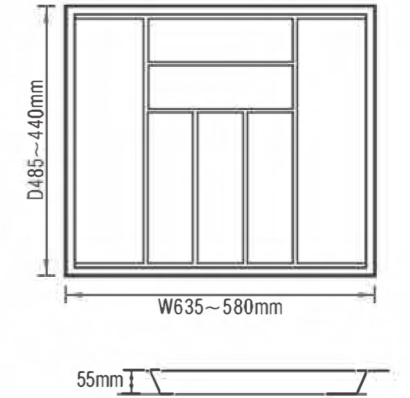

cutlery tray	
model number	C-700K
material	ABS
colour	white/grey
size	635*485*55(max) 580*440*55(min)
applicable cabinet	700