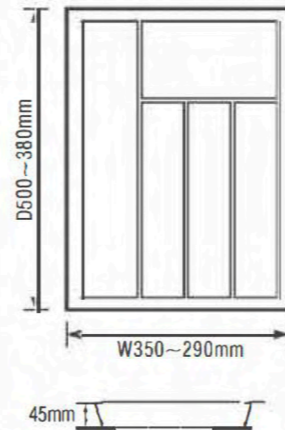

cutlery tray	
model number	C-400D
material	ABS
colour	white/grey
size	350*500*45(max) 290*380*45(min)
applicable cabinet	400