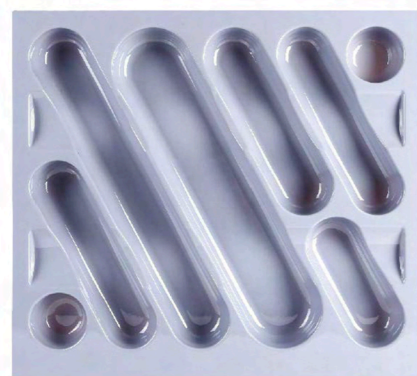

cutlery tray	
model number	C-450M
material	ABS
colour	white/grey
size	380*485*50(max) 335*410*50(min)
applicable cabinet	450