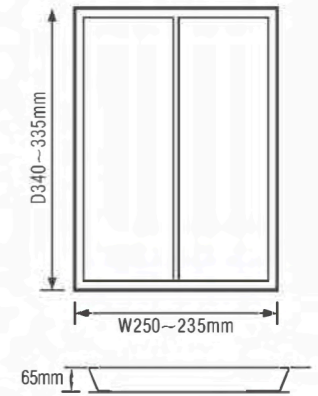

cutlery tray	
model number	C-006
material	ABS
colour	white/grey
size	250*340*65(max) 235*335*65(min)