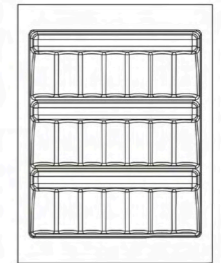

cutlery tray	
model number	C-450J
material	ABS
colour	white/grey
size	390*520*50(max) 350*430*50(min)
applicable cabinet	450