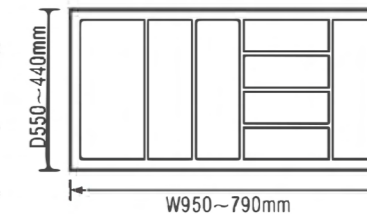

cutlery tray

model number	C-400A
material	ABS
colour	white/grey
size	390*485*50(max) 320*420*50(min)
applicable cabinet	400

cutlery tray

model number	C-450A
material	ABS
colour	white/grey
size	390*485*50(max) 320*420*50(min)
applicable cabinet	450

cutlery tray

model number	C-900A
material	ABS
colour	white/grey
size	840*480*50(max) 790*440*50(min)
applicable cabinet	900

cutlery tray

model number	C-950A
material	ABS
colour	white/grey
size	840*480*50(max) 790*440*50(min)
applicable cabinet	950

cutlery tray

model number	C-1000A
material	ABS
colour	white/grey
size	950*550*50(max) 790*440*50(min)
applicable cabinet	1000

cutlery tray	
model number	C-500A
material	ABS
colour	white/grey
size (W*D*H)	450*480*50(max) 370*420*50(min)
applicable cabinet	500