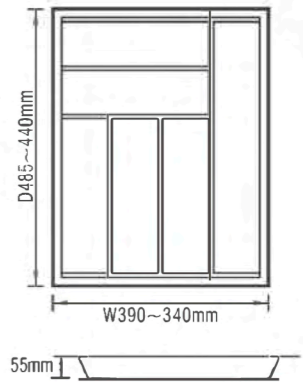

cutlery tray	
model number	C-450K
material	ABS
colour	white/grey
size	390*485*55(max) 340*440*55(min)
applicable cabinet	450