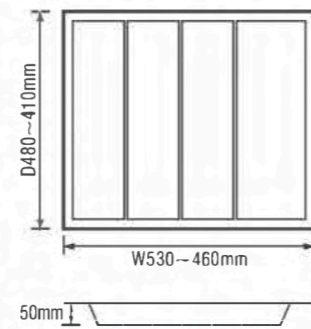

cutlery tray	
model number	C-850A-A
material	ABS
colour	white/grey
size	740*550*50(max) 640*420*50(min)
applicable cabinet	850

cutlery tray	
model number	C-400B
material	ABS
colour	white/grey
size	360*480*50(max) 260*410*50(min)
applicable cabinet	400

cutlery tray	
model number	C-450B
material	ABS
colour	white/grey
size	390*480*50(max) 320*410*50(min)
applicable cabinet	450

cutlery tray	
model number	C-500B
material	ABS
colour	white/grey
size	440*480*50(max) 360*410*50(min)
applicable cabinet	500

divider	
material	ABS
colour	white/grey
size	143*40(max) 95*40(min)

cutlery tray	
model number	C-600B
material	ABS
colour	白 / 灰 white/grey
size	530*480*50(max) 460*410*50(min)
applicable cabinet	600

cutlery tray	
model number	C-700B
material	ABS
colour	white/grey
size	630*480*50(max) 560*410*50(min)
applicable cabinet	700