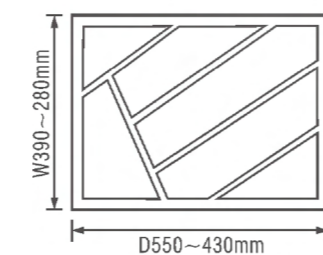

let us make things better

Eastrend Solutions Ltd
Jinbi Huafu D4 1201
Zhujiang New Town
Guangzhou, China

www.eastrendsolutions.com

cutlery tray

model number	C-300A
material	ABS
colour	white/grey
size	390*550*50(max) 280*430*50(min)
applicable cabinet	300

cutlery tray

model number	C-400A
material	ABS
colour	white/grey
size	390*485*50(max) 320*420*50(min)
applicable cabinet	400

cutlery tray

model number	C-450A
material	ABS
colour	white/grey
size	390*485*50(max) 320*420*50(min)
applicable cabinet	450