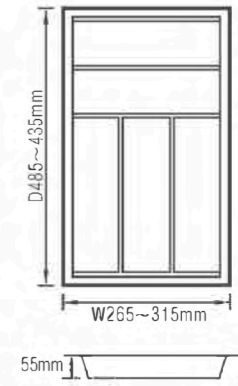

cutlery tray	
model number	C-350K
material	ABS
colour	white/grey
size	315*485*55(max) 265*435*55(min)
applicable cabinet	350