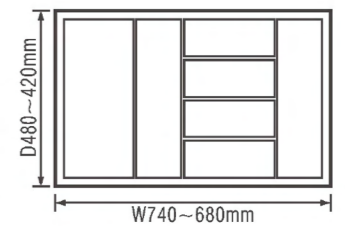

cutlery tray	
model number	C-800A
material	ABS
colour	white/grey
size	740*480*50(max) 680*420*50(min)
applicable cabinet	800