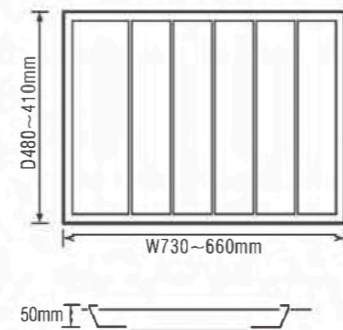

cutlery tray	
model number	C-450B
material	ABS
colour	white/grey
size	390*480*50(max) 320*410*50(min)
applicable cabinet	450

cutlery tray	
model number	C-500B
material	ABS
colour	white/grey
size	440*480*50(max) 360*410*50(min)
applicable cabinet	500

divider	
material	ABS
colour	white/grey
size	143*40(max) 95*40(min)

cutlery tray	
model number	C-600B
material	ABS
colour	白 / 灰 white/grey
size	530*480*50(max) 460*410*50(min)
applicable cabinet	600

cutlery tray	
model number	C-700B
material	ABS
colour	white/grey
size	630*480*50(max) 560*410*50(min)
applicable cabinet	700

cutlery tray	
model number	C-800B
material	ABS
colour	white/grey
size	730*480*50(max) 660*410*50(min)
applicable cabinet	800

cutlery tray	
model number	C-900B
material	ABS
colour	white/grey
size	830*480*50(max) 760*410*50(min)
applicable cabinet	900