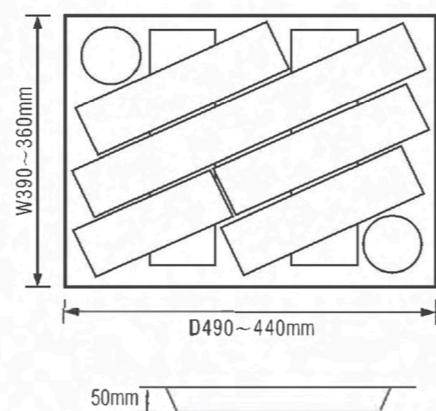

cutlery tray	
model number	C-400E
material	ABS
colour	white/grey
size	390*490*50(max) 360*440*50(min)
applicable cabinet	400