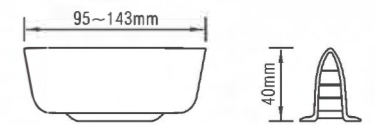

divider	
material	ABS
colour	white/grey
size	143*40(max) 95*40(min)