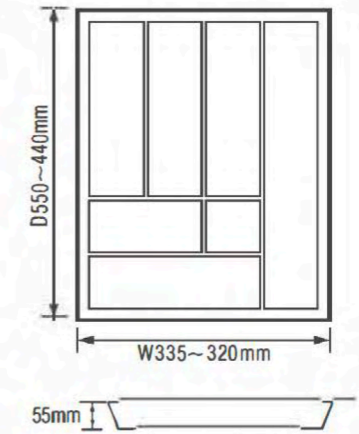

cutlery tray	
model number	C-400C
material	ABS
colour	white/grey
size	335*550*55(max) 320*440*55(min)
applicable cabinet	400