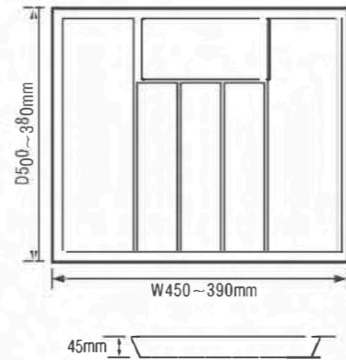

cutlery tray	
model number	C-003
material	ABS
colour	white/grey
size	330*360*50(max) 315*340*50(min)

cutlery tray	
model number	C-600H
material	ABS
colour	white/grey
size	510*450*55(max) 440*360*55(min)
applicable cabinet	600

cutlery tray	
model number	C-500D
material	ABS
colour	white/grey
size	450*500*45(max) 390*380*45(min)
applicable cabinet	500

cutlery tray	
model number	C-600D
material	ABS
colour	white/grey
size	550*500*45(max) 490*380*45(min)
applicable cabinet	600