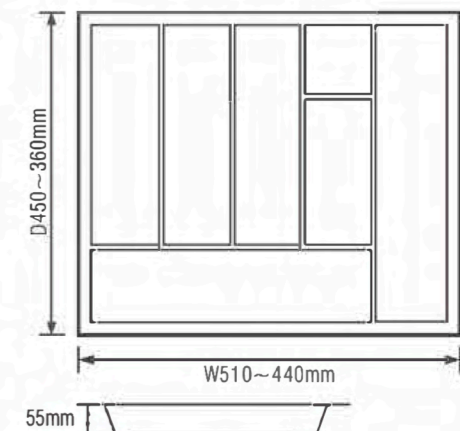

cutlery tray	
model number	C-600H
material	ABS
colour	white/grey
size	510*450*55(max) 440*360*55(min)
applicable cabinet	600