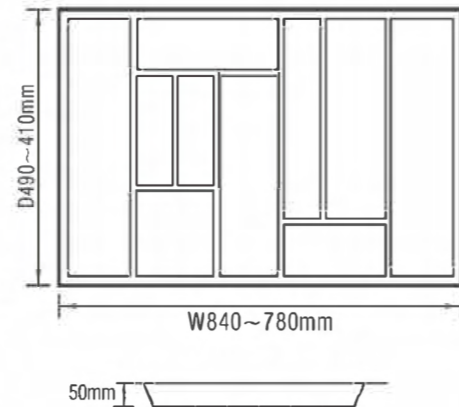

medical classifying tray	
model number	C-500N
material	ABS
colour	white/grey
size	435*445*55(max) 414*430*55(min)
applicable cabinet	500