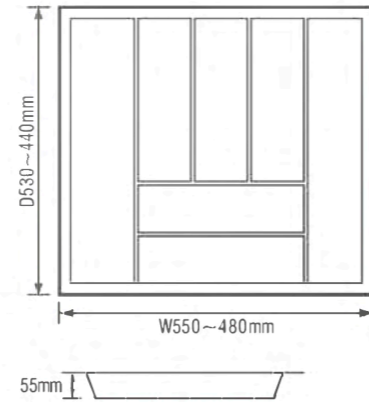

cutlery tray	
model number	C-400C
material	ABS
colour	white/grey
size	335*550*55(max) 320*440*55(min)
applicable cabinet	400

cutlery tray	
model number	C-450C
material	ABS
colour	white/grey
size	370*550*55(max) 340*440*55(min)
applicable cabinet	450

cutlery tray	
model number	C-500C
material	ABS
colour	white/grey
size	430*550*55(max) 380*440*55(min)
applicable cabinet	500

cutlery tray	
model number	C-600C
material	ABS
colour	white/grey
size	550*530*55(max) 480*440*55(min)
applicable cabinet	600