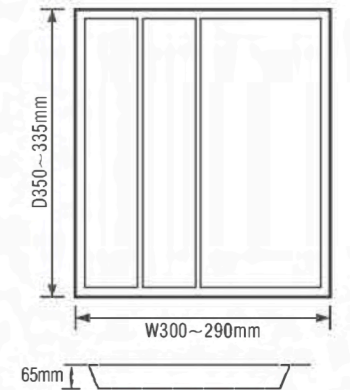

cutlery tray	
model number	C-007
material	ABS
colour	white/grey
size	300*350*65(max) 290*335*65(min)