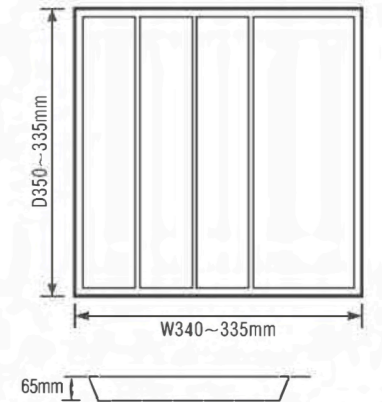

cutlery tray	
model number	C-008
material	ABS
colour	white/grey
size	340*350*65(max) 335*335*65(min)