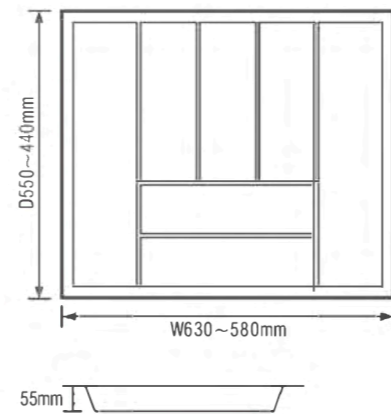

cutlery tray	
model number	C-500C
material	ABS
colour	white/grey
size	430*550*55(max) 380*440*55(min)
applicable cabinet	500

cutlery tray	
model number	C-600C
material	ABS
colour	white/grey
size	550*530*55(max) 480*440*55(min)
applicable cabinet	600

cutlery tray	
model number	C-700C
material	ABS
colour	white/grey
size	630*550*55(max) 580*440*55(min)
applicable cabinet	700

cutlery tray	
model number	C-800C
material	ABS
colour	white/grey
size	730*550*55(max) 580*440*55(min)
applicable cabinet	800