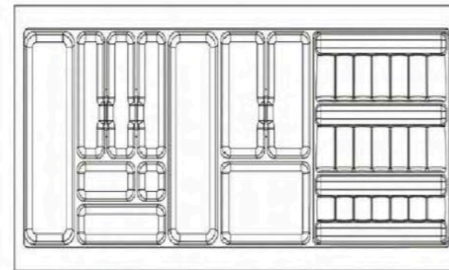

cutlery tray	
model number	C-400J
material	ABS
colour	white/grey
size	340*520*50(max) 300*430*50(min)
applicable cabinet	400

cutlery tray	
model number	C-500J
material	ABS
colour	white/grey
size	440*520*50(max) 400*430*50(min)
applicable cabinet	500

cutlery tray	
model number	C-450J
material	ABS
colour	white/grey
size	390*520*50(max) 350*430*50(min)
applicable cabinet	450

cutlery tray	
model number	C-600J
material	ABS
colour	白 / 灰 white/grey
size	540*520*50(max) 500*430*50(min)
applicable cabinet	600

cutlery tray	
model number	C-900J
material	ABS
colour	white/grey
size	840*520*60(max) 800*430*60(min)
applicable cabinet	900

cutlery tray	
model number	C-1200J
material	ABS
colour	white/grey
size	1140*520*60(max) 1100*430*60(min)
applicable cabinet	1200

cutlery tray	
model number	C-800J
material	ABS
colour	white/grey
size	740*520*60(max) 700*430*60(min)
applicable cabinet	800