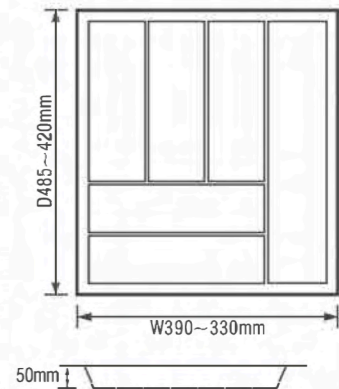

cutlery tray	
model number	C-400F
material	ABS
colour	white/grey
size	390*485*50(max) 330*420*50(min)
applicable cabinet	400