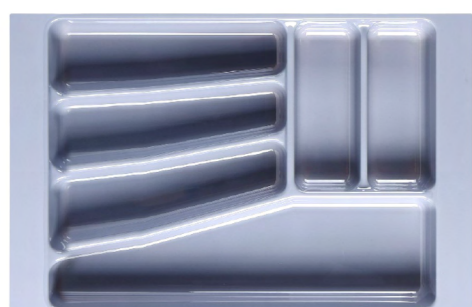

cutlery tray

model number	C-400A
material	ABS
colour	white/grey
size	390*485*50(max) 320*420*50(min)
applicable cabinet	400

cutlery tray

model number	C-450A
material	ABS
colour	white/grey
size	390*485*50(max) 320*420*50(min)
applicable cabinet	450