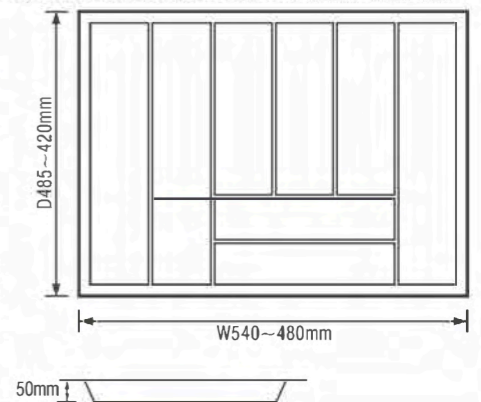

cutlery tray	
model number	C-600F
material	ABS
colour	white/grey
size	540*485*50(max) 480*420*50(min)
applicable cabinet	600