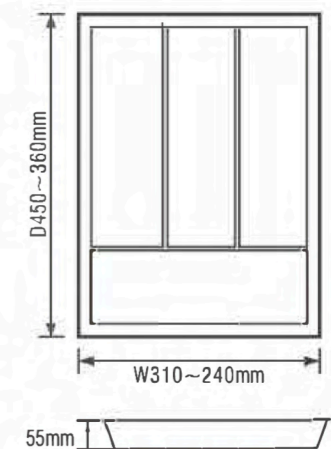

cutlery tray	
model number	C-400H
material	ABS
colour	white/grey
size	310*450*55(max) 240*360*55(min)
applicable cabinet	400