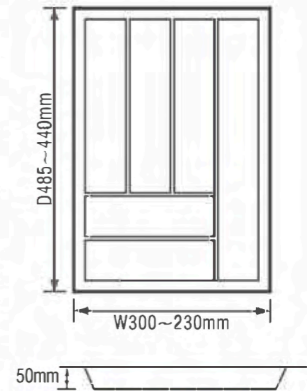

cutlery tray	
model number	C-350F
material	ABS
colour	white/grey
size	300*485*50(max) 230*440*50(min)
applicable cabinet	350