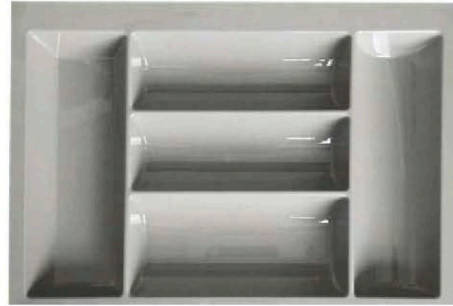

cutlery tray	
model number	C-500G
material	ABS
colour	white/grey
size	535*360*50(max) 505*335*50(min)
applicable cabinet	500

cutlery tray	
model number	C-600G
material	ABS
colour	white/grey
size	520*430*60(max) 500*405*60(min)
applicable cabinet	600

cutlery tray	
model number	C-900G
material	ABS
colour	white/grey
size	820*420*60(max) 790*405*60(min)
applicable cabinet	900

cutlery tray	
model number	C-300F
material	ABS
colour	white/grey
size	290*485*50(max) 180*440*50(min)
applicable cabinet	300

cutlery tray	
model number	C-350F
material	ABS
colour	white/grey
size	300*485*50(max) 230*440*50(min)
applicable cabinet	350

cutlery tray	
model number	C-400F
material	ABS
colour	white/grey
size	390*485*50(max) 330*420*50(min)
applicable cabinet	400

cutlery tray	
model number	C-600F
material	ABS
colour	white/grey
size	540*485*50(max) 480*420*50(min)
applicable cabinet	600