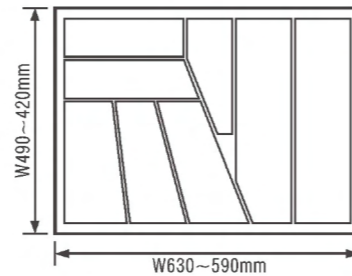

cutlery tray	
model number	C-650A
material	ABS
colour	white/grey
size	630*490*50(max) 590*420*50(min)
applicable cabinet	650