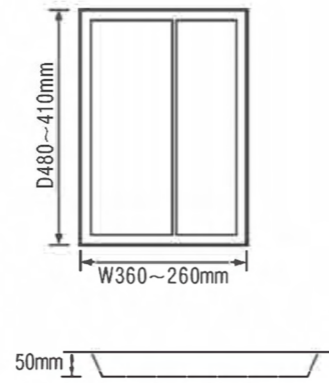

cutlery tray

model number	C-1000A
material	ABS
colour	white/grey
size	950*550*50(max) 790*440*50(min)
applicable cabinet	1000

cutlery tray	
model number	C-500A
material	ABS
colour	white/grey
size (W*D*H)	450*480*50(max) 370*420*50(min)
applicable cabinet	500

cutlery tray	
model number	C-700A-A
material	ABS
colour	white/grey
size	630*550*50(max) 560*420*50(min)
applicable cabinet	700

cutlery tray	
model number	C-600A
material	ABS
colour	white/grey
size	550*480*50(max) 480*420*50(min)
applicable cabinet	600

cutlery tray	
model number	C-800A
material	ABS
colour	white/grey
size	740*480*50(max) 680*420*50(min)
applicable cabinet	800

cutlery tray	
model number	C-650A
material	ABS
colour	white/grey
size	630*490*50(max) 590*420*50(min)
applicable cabinet	650

cutlery tray	
model number	C-850A-A
material	ABS
colour	white/grey
size	740*550*50(max) 640*420*50(min)
applicable cabinet	850

cutlery tray	
model number	C-400B
material	ABS
colour	white/grey
size	360*480*50(max) 260*410*50(min)
applicable cabinet	400