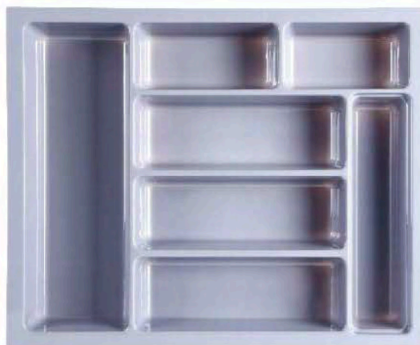

cutlery tray	
model number	C-400M
material	ABS
colour	white/grey
size	330*485*50(max) 285*410*50(min)
applicable cabinet	400

cutlery tray	
model number	C-900C
material	ABS
colour	white/grey
size	830*550*55(max) 680*440*55(min)
applicable cabinet	900

cutlery tray	
model number	C-1000C
material	ABS
colour	white/grey
size	930*550*55(max) 880*440*55(min)
applicable cabinet	1000

cutlery tray	
model number	C-500G
material	ABS
colour	white/grey
size	535*360*50(max) 505*335*50(min)
applicable cabinet	500