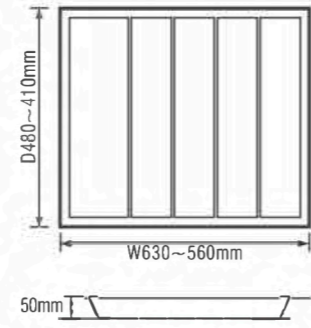

cutlery tray	
model number	C-450B
material	ABS
colour	white/grey
size	390*480*50(max) 320*410*50(min)
applicable cabinet	450

cutlery tray	
model number	C-500B
material	ABS
colour	white/grey
size	440*480*50(max) 360*410*50(min)
applicable cabinet	500

divider	
material	ABS
colour	white/grey
size	143*40(max) 95*40(min)

cutlery tray	
model number	C-600B
material	ABS
colour	白 / 灰 white/grey
size	530*480*50(max) 460*410*50(min)
applicable cabinet	600

cutlery tray	
model number	C-700B
material	ABS
colour	white/grey
size	630*480*50(max) 560*410*50(min)
applicable cabinet	700

cutlery tray	
model number	C-800B
material	ABS
colour	white/grey
size	730*480*50(max) 660*410*50(min)
applicable cabinet	800

cutlery tray	
model number	C-900B
material	ABS
colour	white/grey
size	830*480*50(max) 760*410*50(min)
applicable cabinet	900