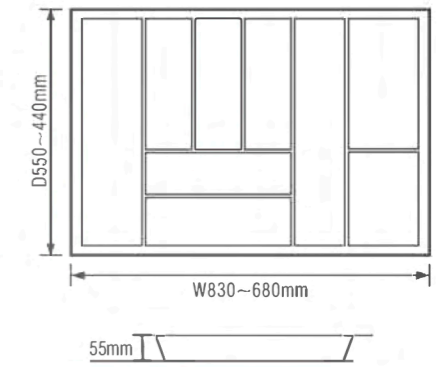

cutlery tray	
model number	C-900C
material	ABS
colour	white/grey
size	830*550*55(max) 680*440*55(min)
applicable cabinet	900