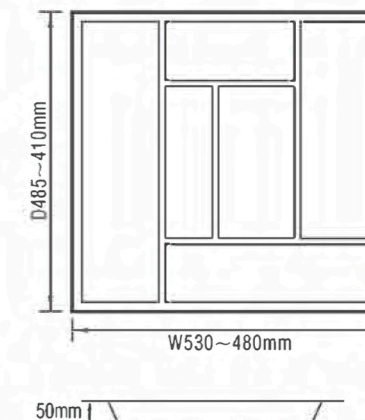

cutlery tray	
model number	C-600M
material	ABS
colour	white/grey
size	530*485*50(max) 480*410*50(min)
applicable cabinet	600