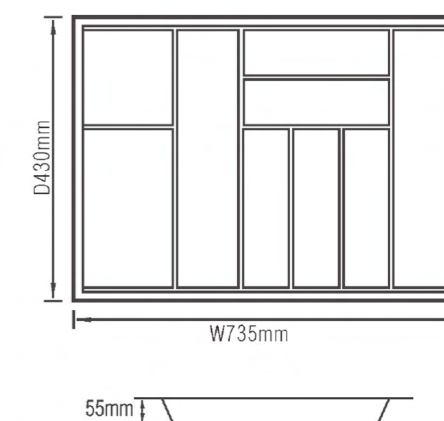

cutlery tray	
model number	C-800Q
material	ABS
colour	white/grey
size	735*430*55
applicable cabinet	800