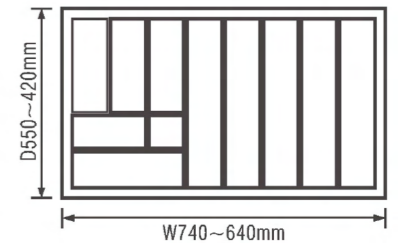

cutlery tray	
model number	C-850A-A
material	ABS
colour	white/grey
size	740*550*50(max) 640*420*50(min)
applicable cabinet	850