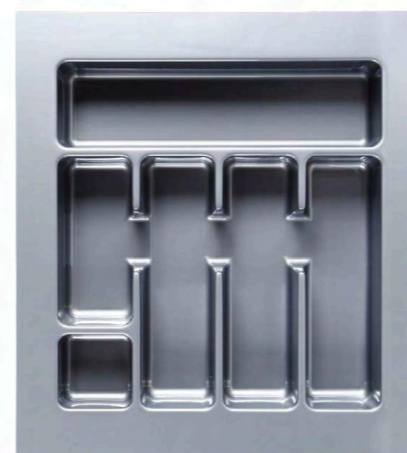

cutlery tray	
model number	C-002
material	ABS
colour	white/grey
size	225*440*60(max) 215*430*60(min)