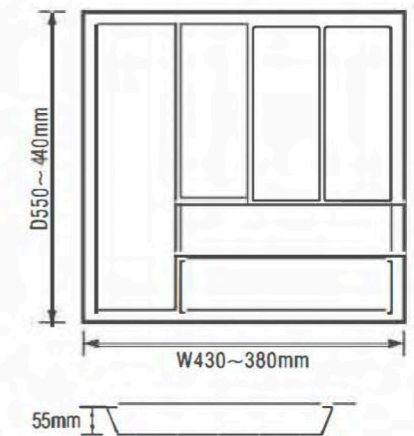

cutlery tray	
model number	C-500C
material	ABS
colour	white/grey
size	430*550*55(max) 380*440*55(min)
applicable cabinet	500