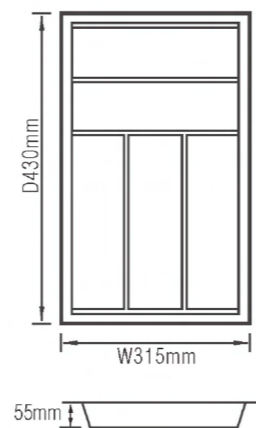

dish tray	
model number	C-600P
material	ABS
colour	white/grey
size	540*485*60(max) 485*440*60(min)
applicable cabinet	600

dish tray	
model number	C-900P
material	ABS
colour	white/grey
size	840*490*60(max) 760*430*60(min)
applicable cabinet	900

dish tray	C-350P
colour	white/grey
size	300*485*55(max) 260*410*55(min)

dish tray	C-300P
colour	white/grey
size	300*485*55(max) 200*420*55(min)

dish tray	500N-N
colour	white/grey
size	425*373*85(max)

cutlery tray	
model number	C-400Q
material	ABS
colour	white/grey
size	315*430*55
applicable cabinet	400