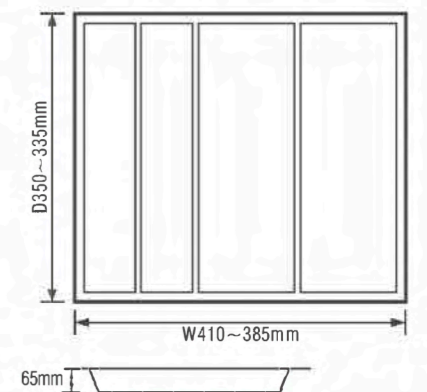

cutlery tray	
model number	C-006
material	ABS
colour	white/grey
size	250*340*65(max) 235*335*65(min)

cutlery tray	
model number	C-007
material	ABS
colour	white/grey
size	300*350*65(max) 290*335*65(min)

cutlery tray	
model number	C-008
material	ABS
colour	white/grey
size	340*350*65(max) 335*335*65(min)

cutlery tray	
model number	C-009
material	ABS
colour	white/grey
size	410*350*65(max) 385*335*65(min)