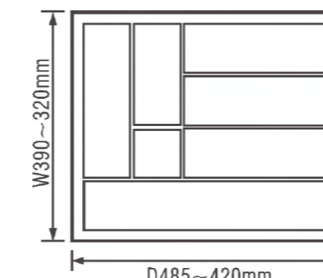

let us make things better

Eastrend Solutions Ltd
Jinbi Huafu D4 1201
Zhujiang New Town
Guangzhou, China

www.eastrendsolutions.com

cutlery tray

model number	C-300A
material	ABS
colour	white/grey
size	390*550*50(max) 280*430*50(min)
applicable cabinet	300

cutlery tray

model number	C-400A
material	ABS
colour	white/grey
size	390*485*50(max) 320*420*50(min)
applicable cabinet	400

cutlery tray

model number	C-450A
material	ABS
colour	white/grey
size	390*485*50(max) 320*420*50(min)
applicable cabinet	450

cutlery tray

model number	C-900A
material	ABS
colour	white/grey
size	840*480*50(max) 790*440*50(min)
applicable cabinet	900

cutlery tray

model number	C-950A
material	ABS
colour	white/grey
size	840*480*50(max) 790*440*50(min)
applicable cabinet	950

cutlery tray

model number	C-1000A
material	ABS
colour	white/grey
size	950*550*50(max) 790*440*50(min)
applicable cabinet	1000

cutlery tray	
model number	C-500A
material	ABS
colour	white/grey
size (W*D*H)	450*480*50(max) 370*420*50(min)
applicable cabinet	500