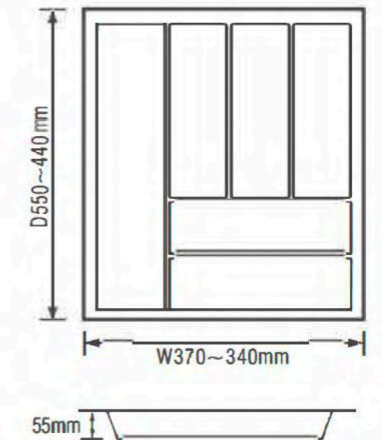

cutlery tray	
model number	C-450B
material	ABS
colour	white/grey
size	390*480*50(max) 320*410*50(min)
applicable cabinet	450

cutlery tray	
model number	C-500B
material	ABS
colour	white/grey
size	440*480*50(max) 360*410*50(min)
applicable cabinet	500

divider	
material	ABS
colour	white/grey
size	143*40(max) 95*40(min)

cutlery tray	
model number	C-600B
material	ABS
colour	白 / 灰 white/grey
size	530*480*50(max) 460*410*50(min)
applicable cabinet	600

cutlery tray	
model number	C-700B
material	ABS
colour	white/grey
size	630*480*50(max) 560*410*50(min)
applicable cabinet	700

cutlery tray	
model number	C-800B
material	ABS
colour	white/grey
size	730*480*50(max) 660*410*50(min)
applicable cabinet	800

cutlery tray	
model number	C-900B
material	ABS
colour	white/grey
size	830*480*50(max) 760*410*50(min)
applicable cabinet	900

cutlery tray	
model number	C-400C
material	ABS
colour	white/grey
size	335*550*55(max) 320*440*55(min)
applicable cabinet	400

cutlery tray	
model number	C-450C
material	ABS
colour	white/grey
size	370*550*55(max) 340*440*55(min)
applicable cabinet	450