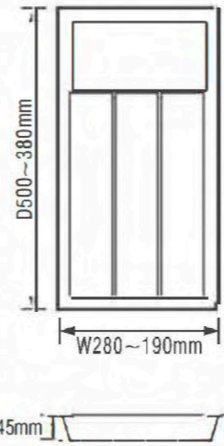

cutlery tray	
model number	C-008
material	ABS
colour	white/grey
size	340*350*65(max) 335*335*65(min)

cutlery tray	
model number	C-009
material	ABS
colour	white/grey
size	410*350*65(max) 385*335*65(min)

cutlery tray	
model number	C-450J
material	ABS
colour	white/grey
size	390*520*50(max) 350*430*50(min)
applicable cabinet	450

cutlery tray	
model number	C-600J
material	ABS
colour	白 / 灰 white/grey
size	540*520*50(max) 500*430*50(min)
applicable cabinet	600

cutlery tray	
model number	C-900J
material	ABS
colour	white/grey
size	840*520*60(max) 800*430*60(min)
applicable cabinet	900

cutlery tray	
model number	C-1200J
material	ABS
colour	white/grey
size	1140*520*60(max) 1100*430*60(min)
applicable cabinet	1200

cutlery tray	
model number	C-800J
material	ABS
colour	white/grey
size	740*520*60(max) 700*430*60(min)
applicable cabinet	800

cutlery tray	
model number	C-300D
material	ABS
colour	white/grey
size	280*500*45(max) 190*380*45(min)
applicable cabinet	300