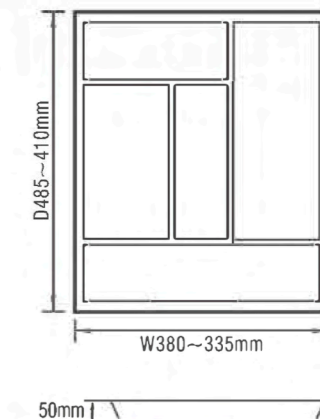

cutlery tray	
model number	C-450M
material	ABS
colour	white/grey
size	380*485*50(max) 335*410*50(min)
applicable cabinet	450