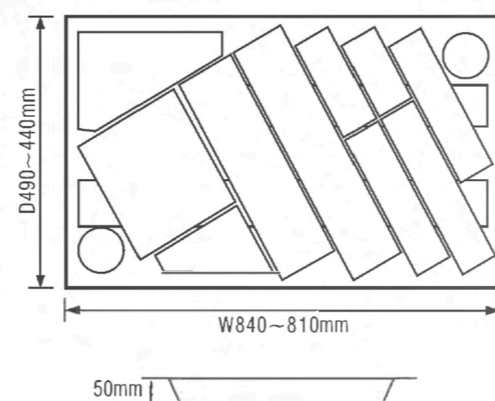

cutlery tray	
model number	C-900E
material	ABS
colour	white/grey
size	840*490*50(max) 810*440*50(min)
applicable cabinet	900