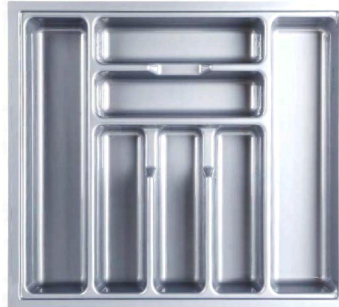

cutlery tray	
model number	C-600C
material	ABS
colour	white/grey
size	550*530*55(max) 480*440*55(min)
applicable cabinet	600

cutlery tray	
model number	C-700C
material	ABS
colour	white/grey
size	630*550*55(max) 580*440*55(min)
applicable cabinet	700

cutlery tray	
model number	C-800C
material	ABS
colour	white/grey
size	730*550*55(max) 580*440*55(min)
applicable cabinet	800

cutlery tray	
model number	C-400M
material	ABS
colour	white/grey
size	330*485*50(max) 285*410*50(min)
applicable cabinet	400

cutlery tray	
model number	C-900C
material	ABS
colour	white/grey
size	830*550*55(max) 680*440*55(min)
applicable cabinet	900

cutlery tray	
model number	C-1000C
material	ABS
colour	white/grey
size	930*550*55(max) 880*440*55(min)
applicable cabinet	1000