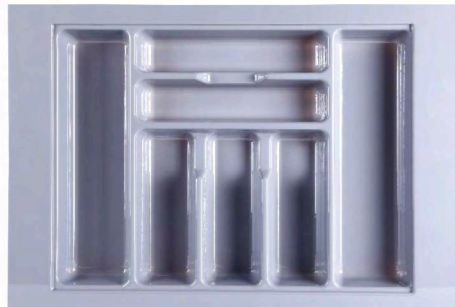

cutlery tray	
model number	C-700C
material	ABS
colour	white/grey
size	630*550*55(max) 580*440*55(min)
applicable cabinet	700