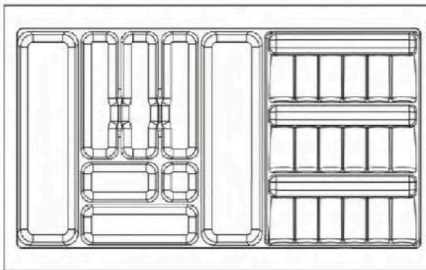

cutlery tray	
model number	C-600J
material	ABS
colour	白 / 灰 white/grey
size	540*520*50(max) 500*430*50(min)
applicable cabinet	600

cutlery tray	
model number	C-900J
material	ABS
colour	white/grey
size	840*520*60(max) 800*430*60(min)
applicable cabinet	900