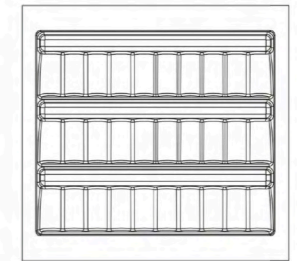

cutlery tray	
model number	C-600J
material	ABS
colour	白 / 灰 white/grey
size	540*520*50(max) 500*430*50(min)
applicable cabinet	600

cutlery tray	
model number	C-900J
material	ABS
colour	white/grey
size	840*520*60(max) 800*430*60(min)
applicable cabinet	900