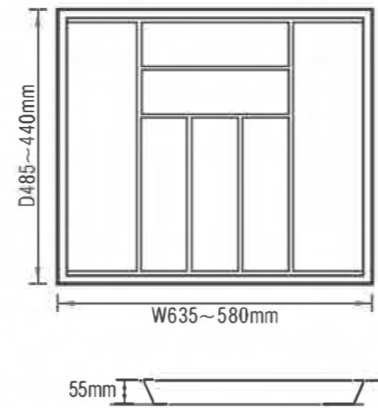

cutlery tray	
model number	C-700K
material	ABS
colour	white/grey
size	635*485*55(max) 580*440*55(min)
applicable cabinet	700